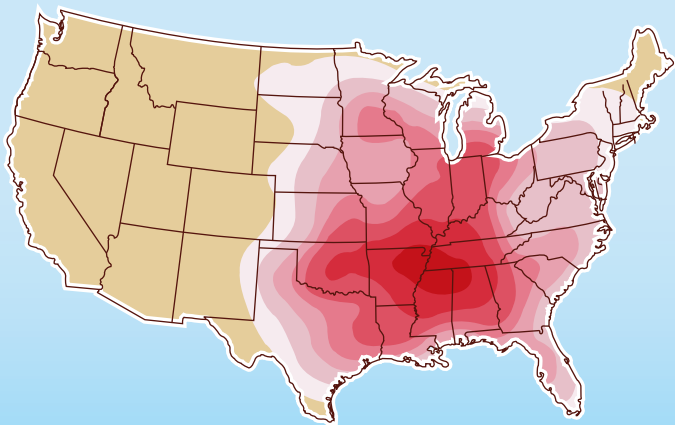

# A deadly tornado alley

A new study shows that the nation's most vulnerable region for tornado fatalities stretches from near Little Rock through Greater Memphis and Tupelo, Miss., to Birmingham, Ala.

**Frequency of killer tornadoes between 1950-2005**

Low

High